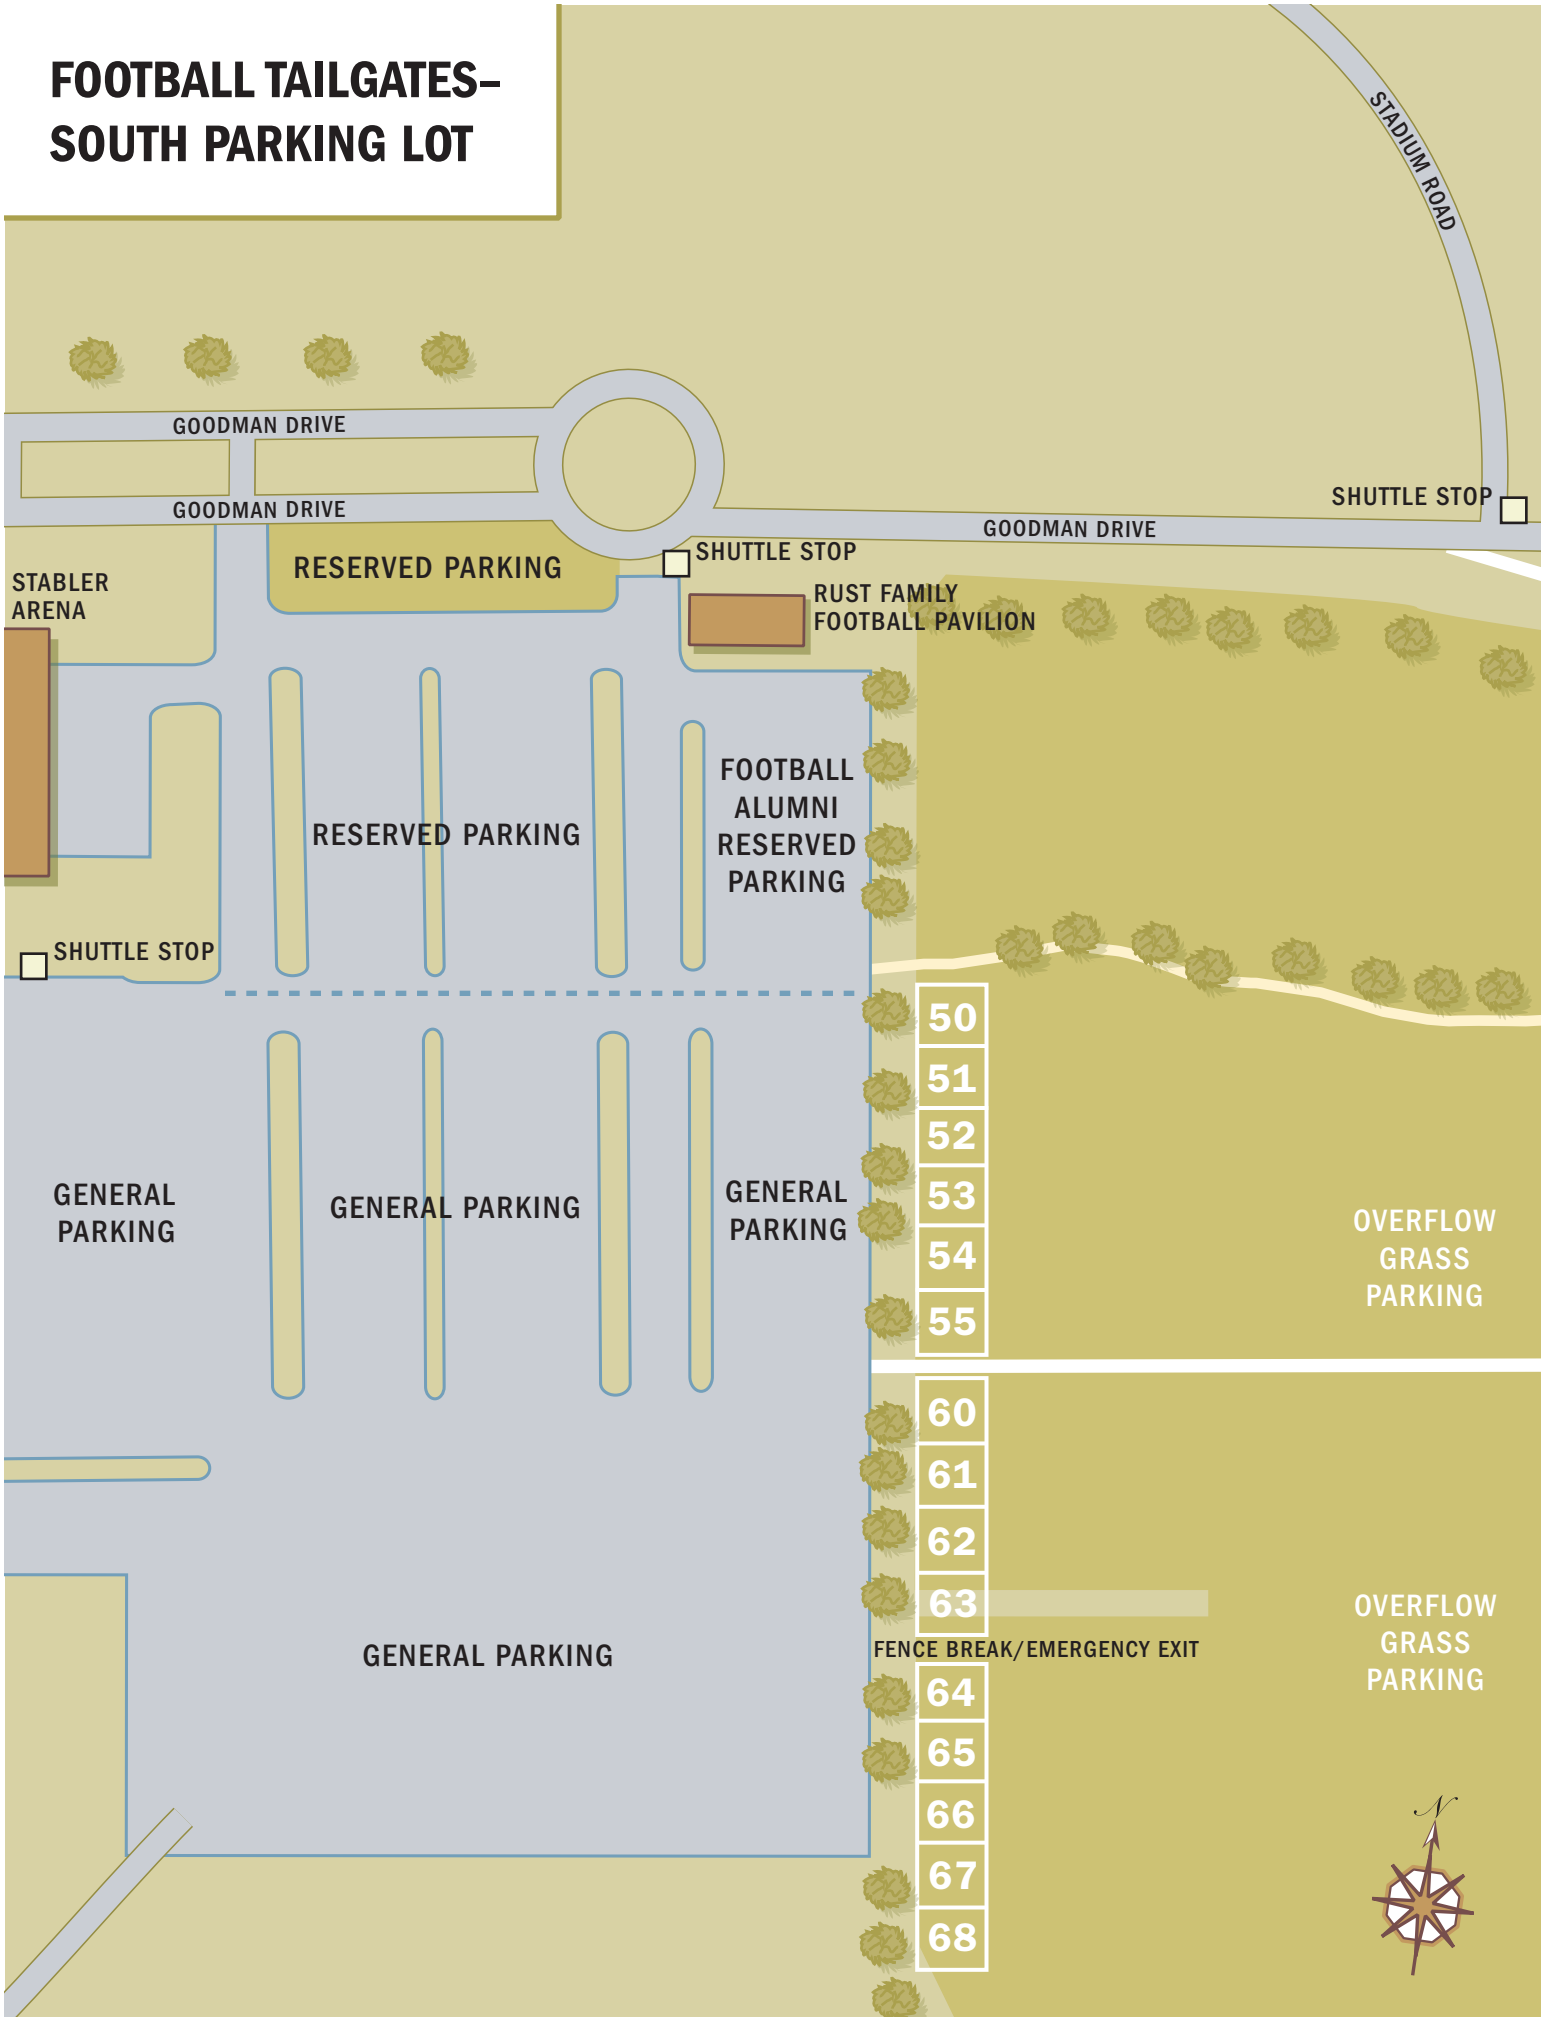

FOOTBALL TAILGATES- SOUTH PARKING LOT

STADIUM ROAD

GOODMAN DRIVE

GOODMAN DRIVE

GOODMAN DRIVE

SHUTTLE STOP

SHUTTLE STOP

STABLER ARENA

RESERVED PARKING

RUST FAMILY FOOTBALL PAVILION

RESERVED PARKING

FOOTBALL ALUMNI RESERVED PARKING

SHUTTLE STOP

GENERAL PARKING

GENERAL PARKING

GENERAL PARKING

OVERFLOW GRASS PARKING

- 50
- 51
- 52
- 53
- 54
- 55

- 60
- 61
- 62
- 63

FENCE BREAK/EMERGENCY EXIT

- 64
- 65
- 66
- 67
- 68

OVERFLOW GRASS PARKING